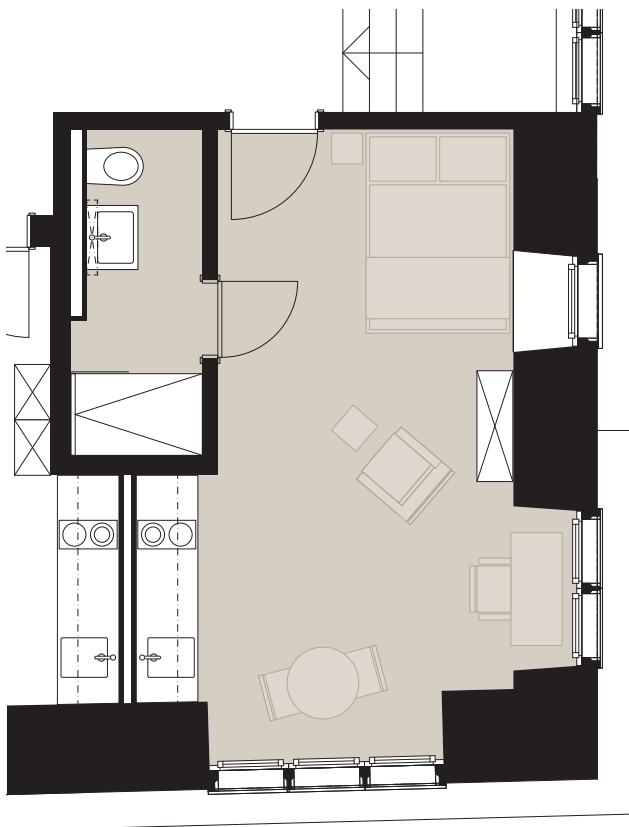

ROOM **ROCK** No. 12

Size: **23.0 m²**

Floor: **1st floor**

0 1 2 3m