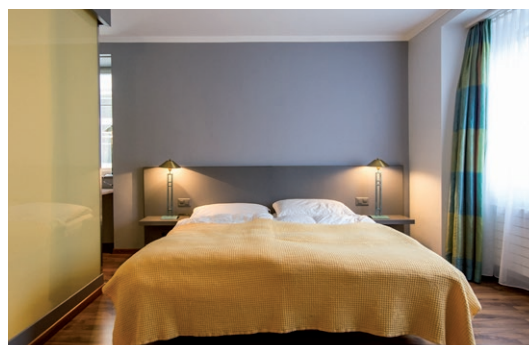

ROOM **THISTLE** No. 32

Size: **23.0 m<sup>2</sup>**

Floor: **3<sup>th</sup> floor**

0 1 2 3m