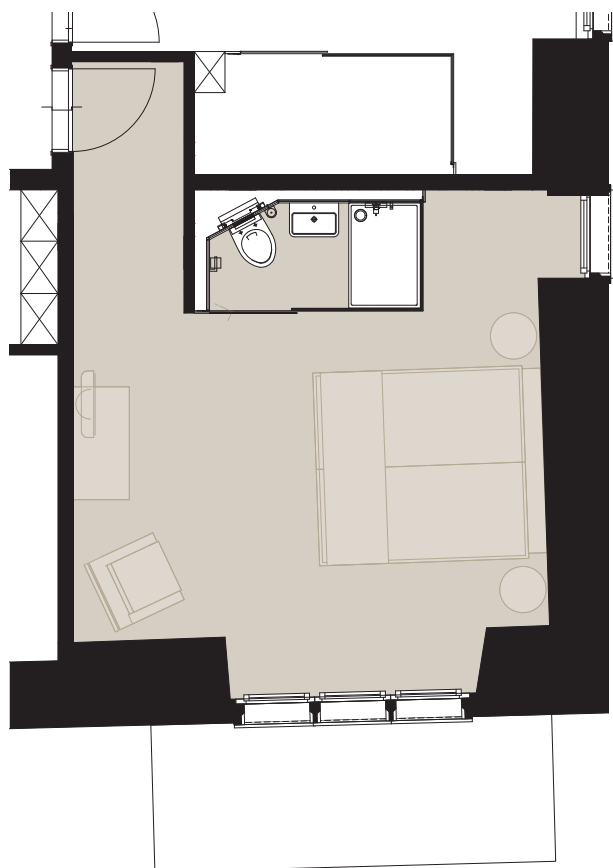

ROOM **THISTLE** No. 32

Size: **23.0 m<sup>2</sup>**

Floor: **3<sup>th</sup> floor**

0 1 2 3m